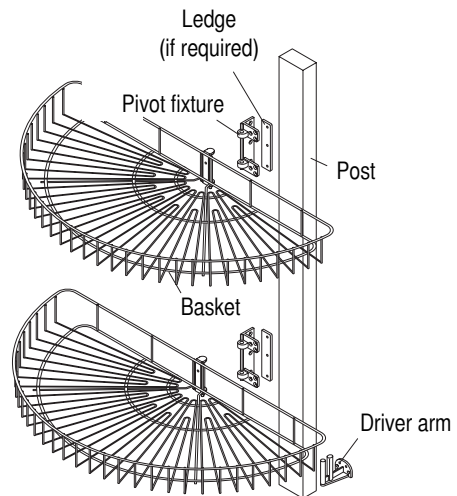

# VS COR Wheel 2/4

**Model**

Fixture: 2/4 Rotary tray unit  
Load capacity: 20 kg per tray

**Baskets**

Wire basket: silver / chrome

**2/4** Wire basket – pull-out  
ø 740 mm  
ø 830 mm

**2/4** Wire basket  
ø 650 mm  
ø 700 mm  
ø 750 mm  
ø 850 mm

**1 2/4 wire basket, pull-out**  
with ball-bearing guide. With this system it is possible to increase the post thickness using ledges, so that all types of hinge can be used.

**Basket dimensions**

Diameter	Height
ø 740	57
ø 830	57

2/4 wire basket, pull-out

**2 2/4 wire basket with pivot fixture**

**Basket dimensions**

Diameter	A	B	C	D
ø 650	325	350	350	340
ø 700	350	375	375	365
ø 750	375	400	400	390
ø 850	425	450	450	440

**Basket dimensions**

Diameter	Height
ø 650	55
ø 700	55
ø 750	55
ø 850	55

2/4 wire basket

We reserve the right to make technical changes and to improve product specifications.