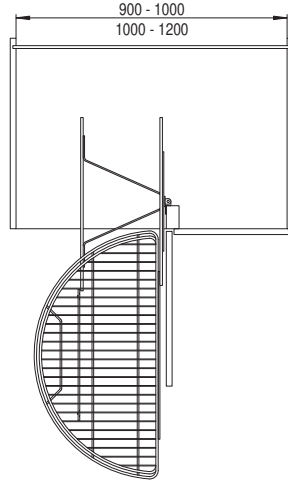

# VS COR Wheel 2/4

**Model**

Fixture: 2/4 Rotary tray unit  
Load capacity: 20 kg per tray

**Baskets**

Wire basket: silver / chrome

**2/4** Wire basket – pull-out  
ø 740 mm  
ø 830 mm

**2/4** Wire basket  
ø 650 mm  
ø 700 mm  
ø 750 mm  
ø 850 mm

**1 2/4 wire basket, pull-out**  
with ball-bearing guide. With this system it is possible to increase the post thickness using ledges, so that all types of hinge can be used.

**Basket dimensions**

Diameter	Height
ø 740	57
ø 830	57

2/4 wire basket, pull-out

**2 2/4 wire basket with pivot fixture**

**Basket dimensions**

Diameter	A	B	C	D
ø 650	325	350	350	340
ø 700	350	375	375	365
ø 750	375	400	400	390
ø 850	425	450	450	440

**Basket dimensions**

Diameter	Height
ø 650	55
ø 700	55
ø 750	55
ø 850	55

2/4 wire basket

We reserve the right to make technical changes and to improve product specifications.