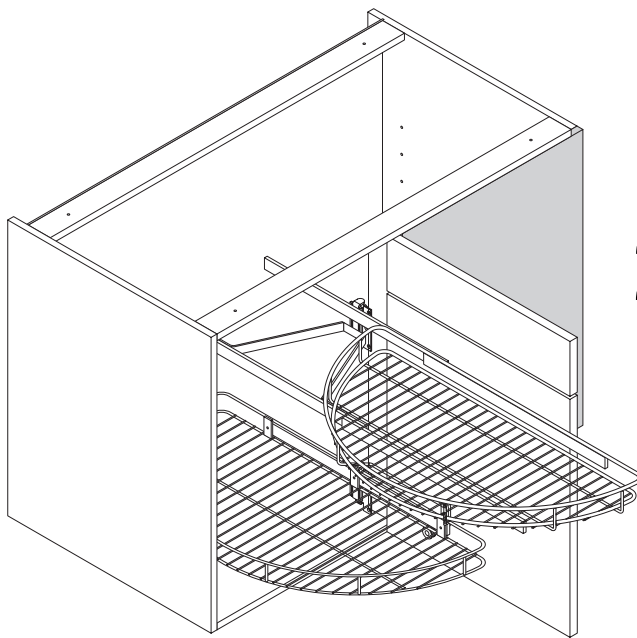

# VS COR Wheel 2/4

**Model**

Fixture: 2/4 Rotary tray unit  
Load capacity: 20 kg per tray

**Baskets**

Wire basket: silver / chrome

**2/4** Wire basket – pull-out  
ø 740 mm  
ø 830 mm

**2/4** Wire basket  
ø 650 mm  
ø 700 mm  
ø 750 mm  
ø 850 mm

**1 2/4 wire basket, pull-out**  
with ball-bearing guide. With this system it is possible to increase the post thickness using ledges, so that all types of hinge can be used.

**Basket dimensions**

Diameter	Height
ø 740	57
ø 830	57

2/4 wire basket, pull-out

**2 2/4 wire basket with pivot fixture**

**Basket dimensions**

Diameter	A	B	C	D
ø 650	325	350	350	340
ø 700	350	375	375	365
ø 750	375	400	400	390
ø 850	425	450	450	440

**Basket dimensions**

Diameter	Height
ø 650	55
ø 700	55
ø 750	55
ø 850	55

2/4 wire basket

We reserve the right to make technical changes and to improve product specifications.