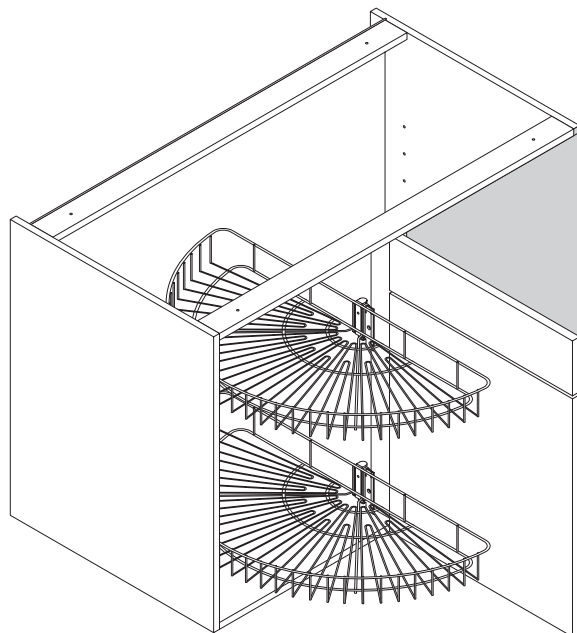

# VS COR Wheel 2/4

**Model**

Fixture: 2/4 Rotary tray unit  
Load capacity: 20 kg per tray

**Baskets**

Wire basket: silver / chrome

**2/4** Wire basket – pull-out  
ø 740 mm  
ø 830 mm

**2/4** Wire basket  
ø 650 mm  
ø 700 mm  
ø 750 mm  
ø 850 mm

**1 2/4 wire basket, pull-out**  
with ball-bearing guide. With this system it is possible to increase the post thickness using ledges, so that all types of hinge can be used.

**Basket dimensions**

Diameter	Height
ø 740	57
ø 830	57

2/4 wire basket, pull-out

**2 2/4 wire basket with pivot fixture**

**Basket dimensions**

Diameter	A	B	C	D
ø 650	325	350	350	340
ø 700	350	375	375	365
ø 750	375	400	400	390
ø 850	425	450	450	440

**Basket dimensions**

Diameter	Height
ø 650	55
ø 700	55
ø 750	55
ø 850	55

2/4 wire basket

We reserve the right to make technical changes and to improve product specifications.