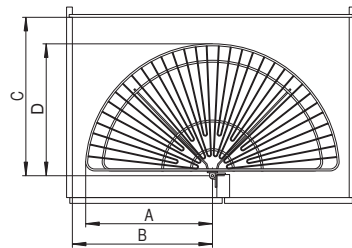

# VS COR Wheel 2/4

**Model**

Fixture: 2/4 Rotary tray unit  
Load capacity: 20 kg per tray

**Baskets**

Wire basket: silver / chrome

**2/4** Wire basket – pull-out  
ø 740 mm  
ø 830 mm

**2/4** Wire basket  
ø 650 mm  
ø 700 mm  
ø 750 mm  
ø 850 mm

**1 2/4 wire basket, pull-out**  
with ball-bearing guide. With this system it is possible to increase the post thickness using ledges, so that all types of hinge can be used.

**Basket dimensions**

Diameter	Height
ø 740	57
ø 830	57

2/4 wire basket, pull-out

**2 2/4 wire basket with pivot fixture**

**Basket dimensions**

Diameter	A	B	C	D
ø 650	325	350	350	340
ø 700	350	375	375	365
ø 750	375	400	400	390
ø 850	425	450	450	440

**Basket dimensions**

Diameter	Height
ø 650	55
ø 700	55
ø 750	55
ø 850	55

2/4 wire basket

We reserve the right to make technical changes and to improve product specifications.