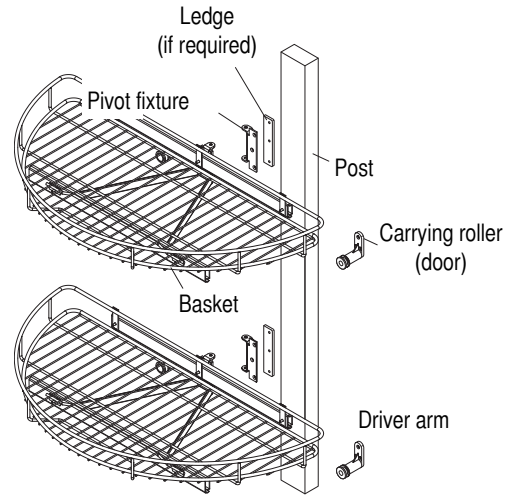

# VS COR Wheel 2/4

**Model**

Fixture: 2/4 Rotary tray unit  
Load capacity: 20 kg per tray

**Baskets**

Wire basket: silver / chrome

**2/4** Wire basket – pull-out  
ø 740 mm  
ø 830 mm

**2/4** Wire basket  
ø 650 mm  
ø 700 mm  
ø 750 mm  
ø 850 mm

**1 2/4 wire basket, pull-out**  
with ball-bearing guide. With this system it is possible to increase the post thickness using ledges, so that all types of hinge can be used.

**Basket dimensions**

Diameter	Height
ø 740	57
ø 830	57

2/4 wire basket, pull-out

**2 2/4 wire basket with pivot fixture**

**Basket dimensions**

Diameter	A	B	C	D
ø 650	325	350	350	340
ø 700	350	375	375	365
ø 750	375	400	400	390
ø 850	425	450	450	440

**Basket dimensions**